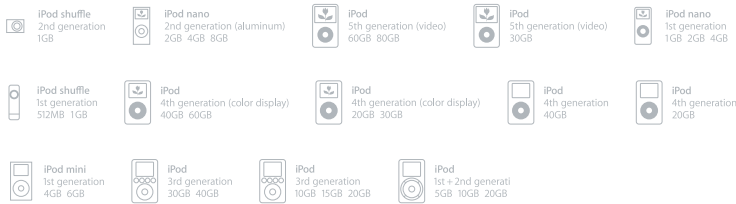

Also available in:

WHITE